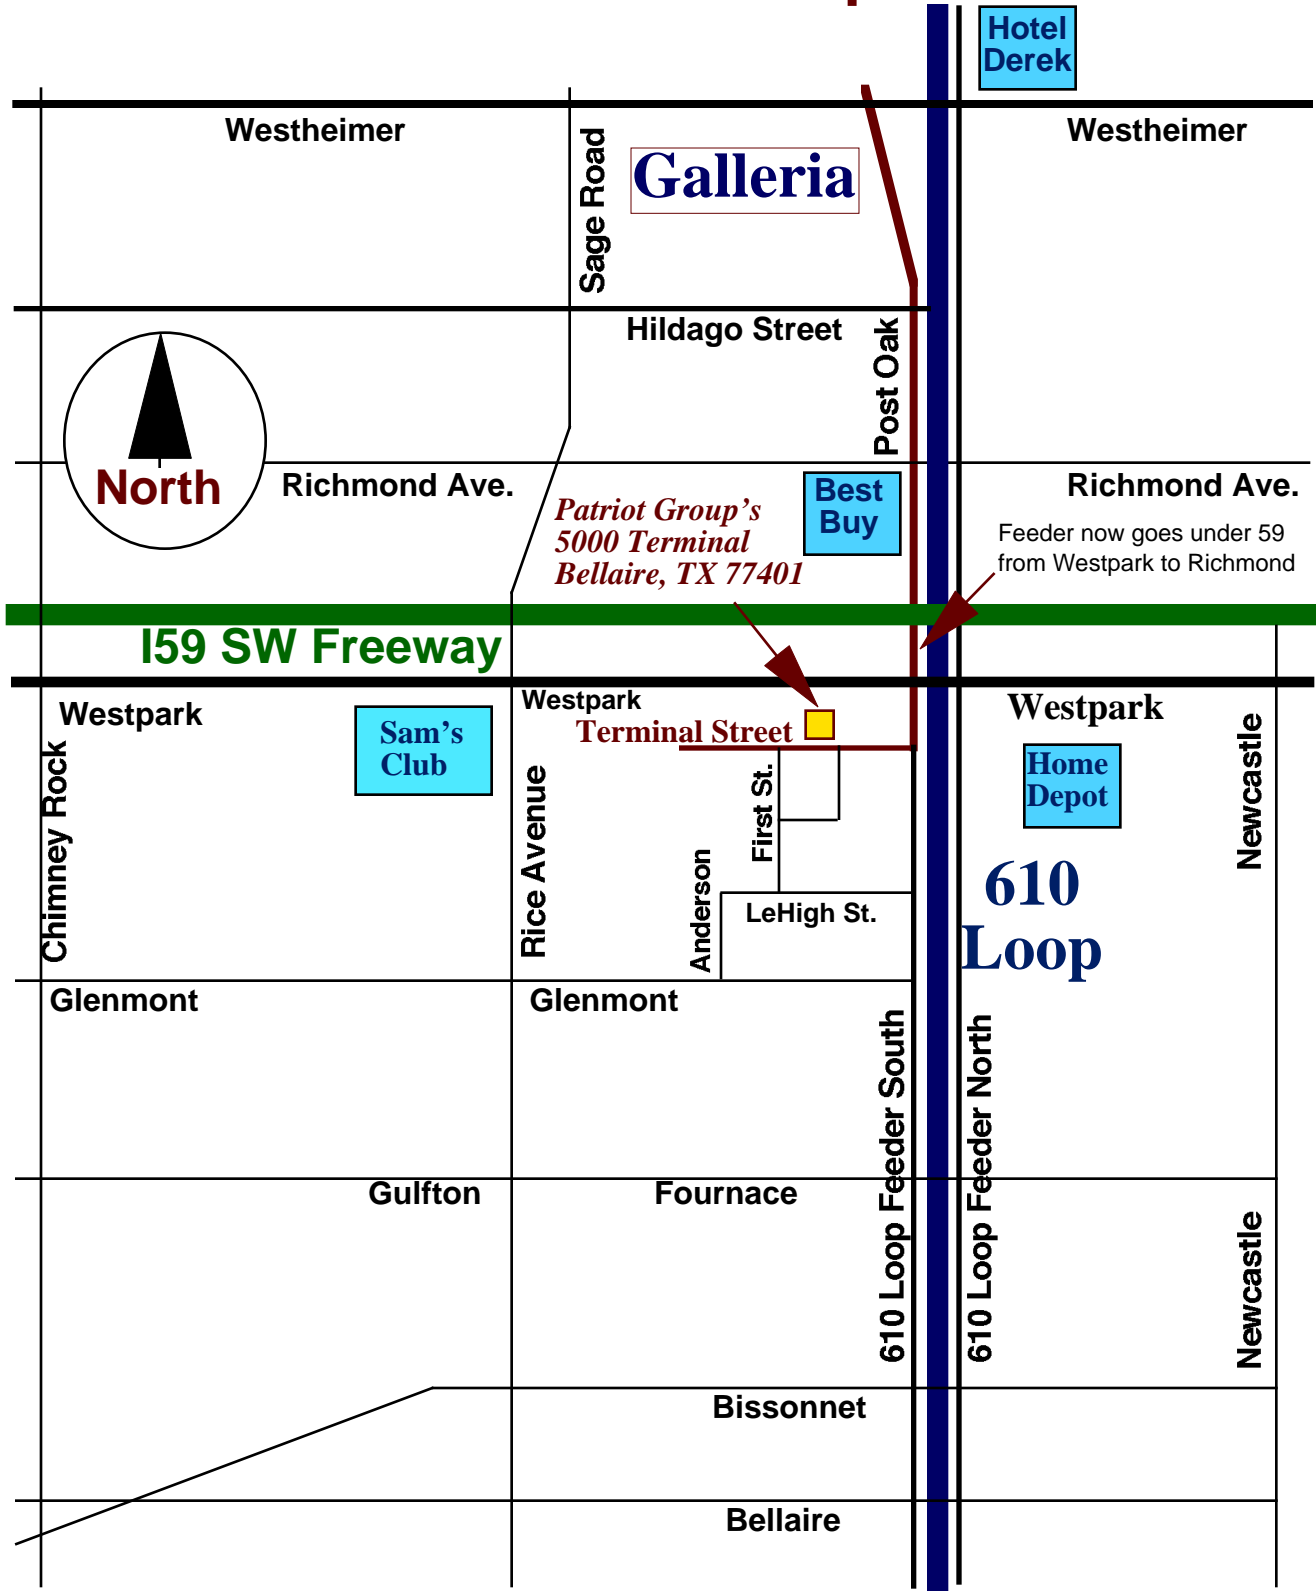

Directions to Patriot Group's Location

Patriot Group's location is accessible from West Park and the 610 loop. At the intersection of Westpark and 610 South take the 610 feeder south bound and Terminal Street is the first street on the right. There is a 6 story building on the corner of Terminal and the 610 loop that has "Bridal Mart" in large letters on the top floor of the building, we are located two blocks West of that building.