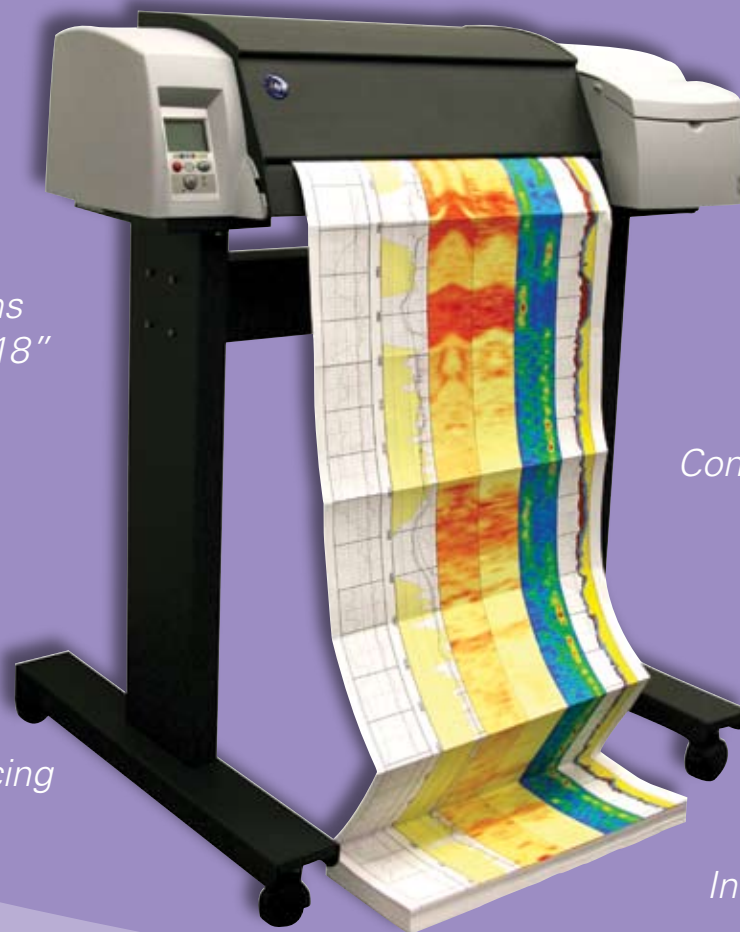

iTerra IJ1800

18" Wide Format, Enhanced Color

WIDE FORMAT, ENHANCED COLOR

Wide Imaging

*Multiple Media Widths
8.75", 9", 12", 14", 18"*

Fanfold Media

User Friendly Interfacing